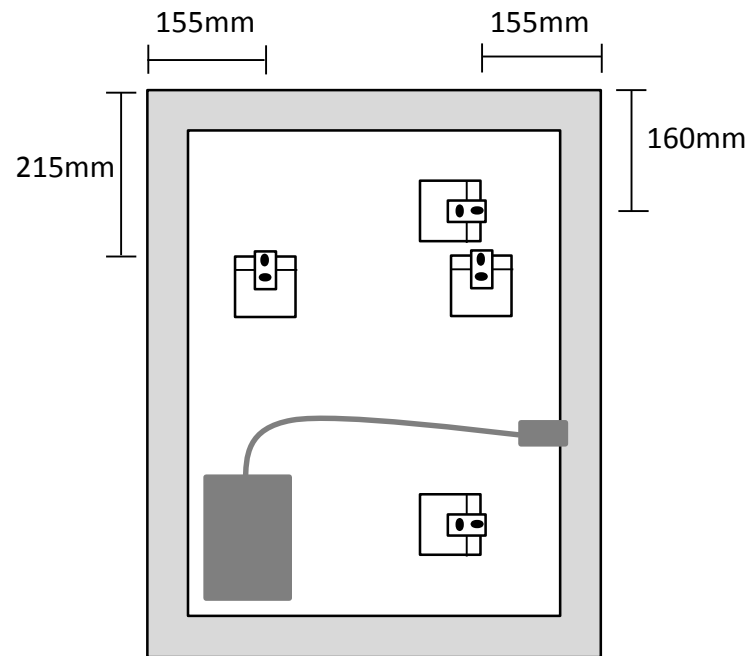

Front

Side

Back

Can accept a 250x250 Demister Pad (DEM6)

TGM

TRENDY
GLASS & MIRROR

ITEM: LED75X6