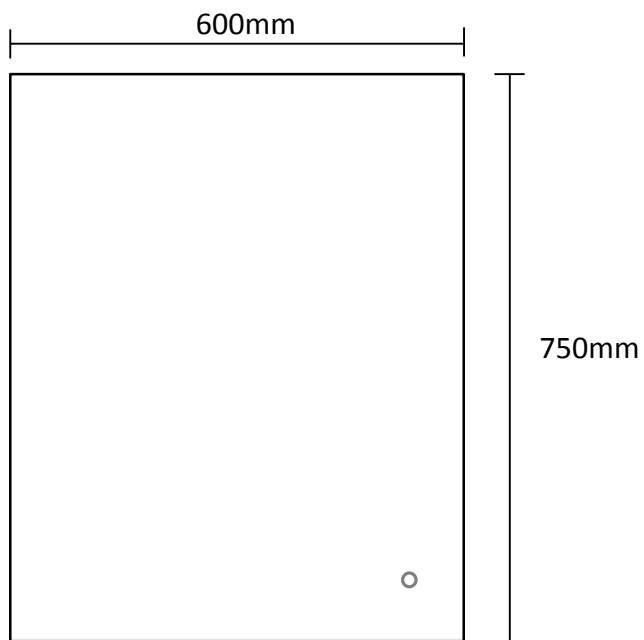

Front

Side

Back

Can accept a 250x250 Demister Pad (DEM6)

TGM

TRENDY
GLASS & MIRROR

ITEM: LED75X6