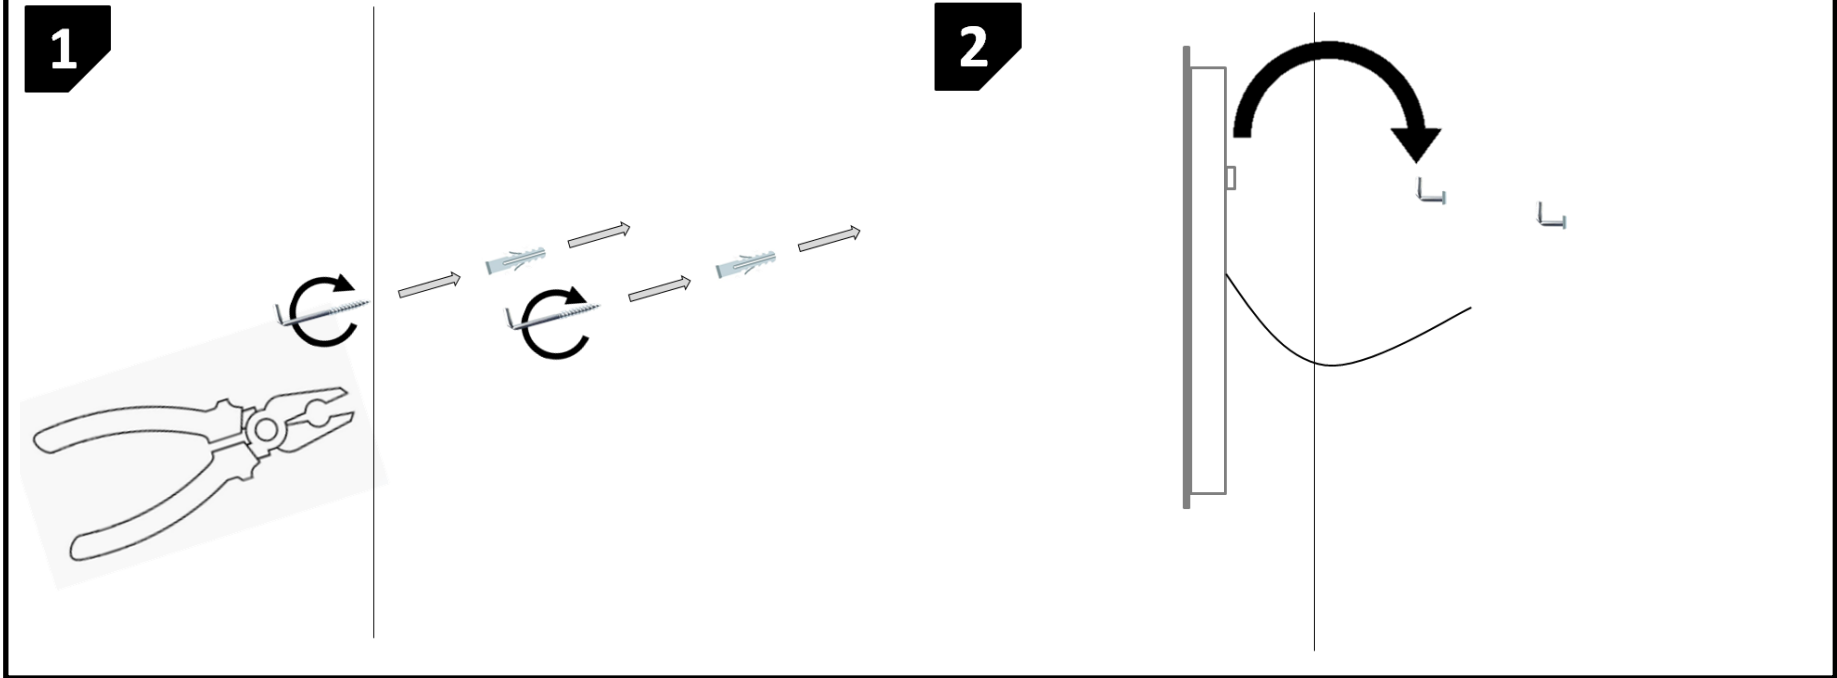

Front

590mm

Back

305mm

215mm

## WALL MOUNT

### Important Note:

Please be advised that we recommend you measure your mirror first to check the measurements match the diagram as the fixing position can vary between items.