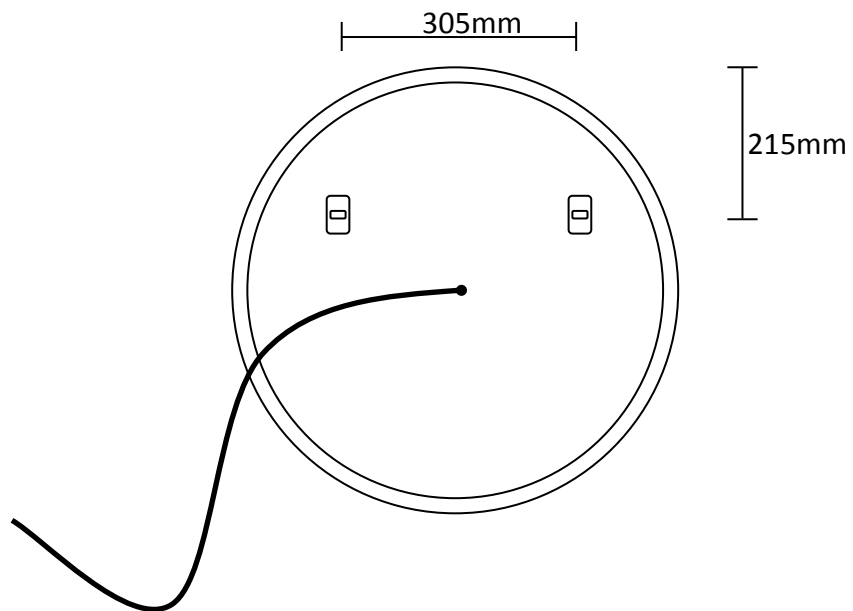

Front

590mm

Back

305mm

215mm

## WALL MOUNT

### Important Note:

Please be advised that we recommend you measure your mirror first to check the measurements match the diagram as the fixing position can vary between items.