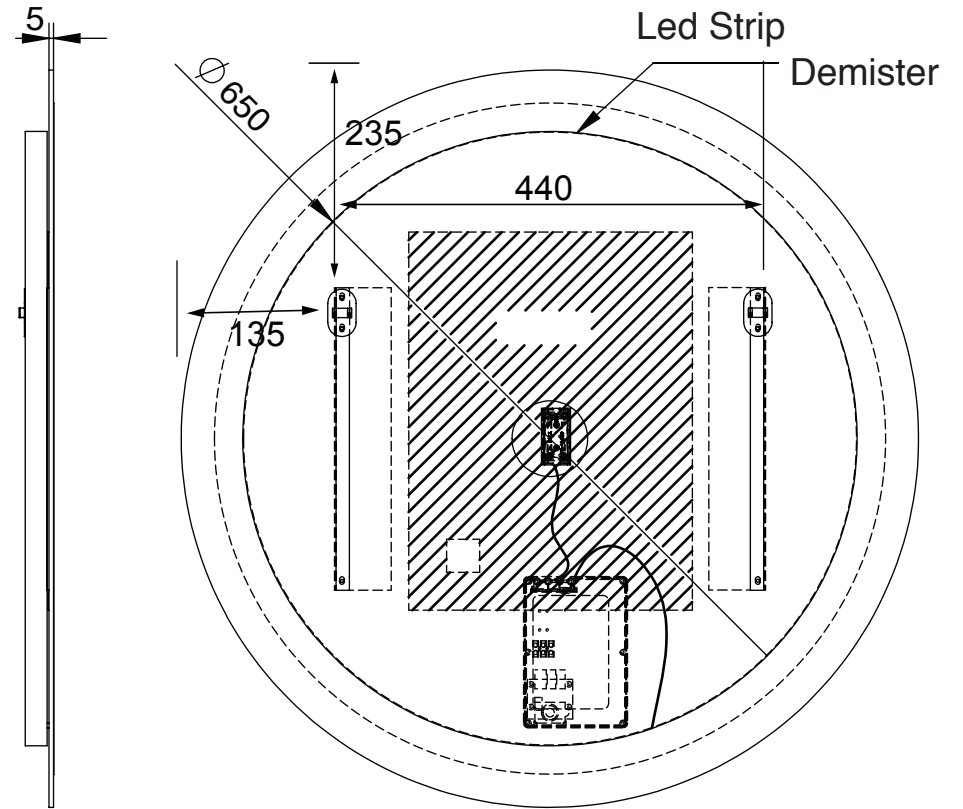

Front

Back

TGM

TRENDY  
GLASS & MIRROR

ITEM: LEDCRF750