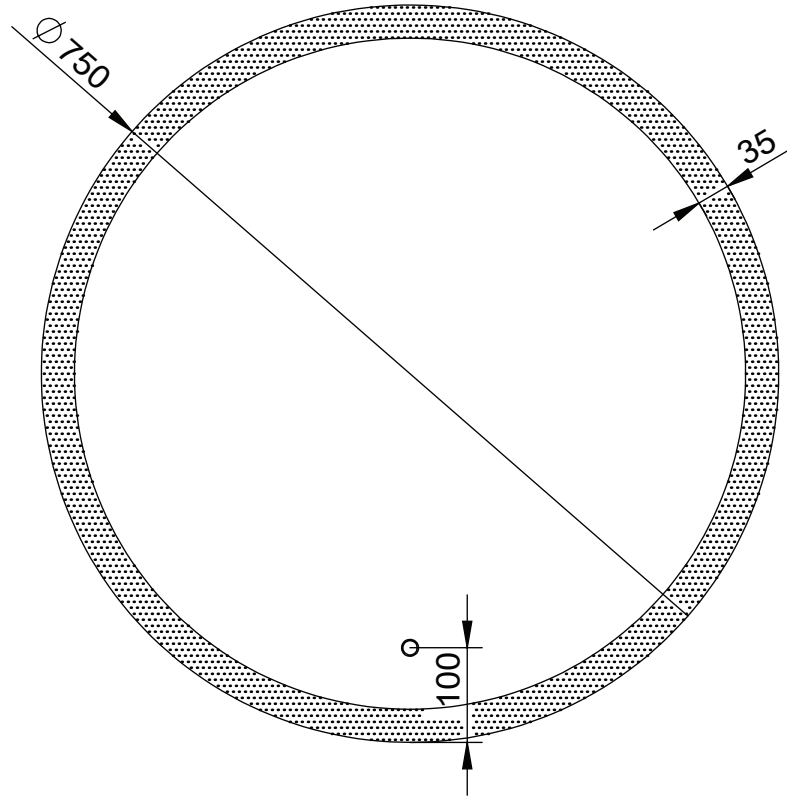

Front

Back

TGM

TRENDY  
GLASS & MIRROR

ITEM: LEDCRF750