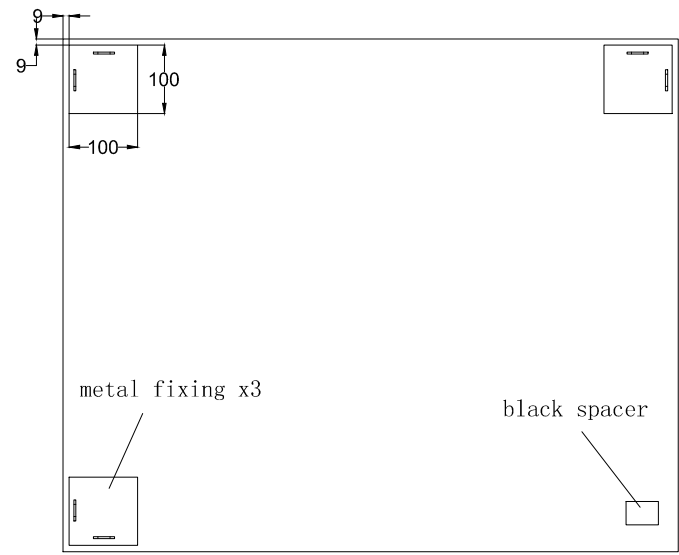

front view

back view

ITEM:NARVIKW9X75