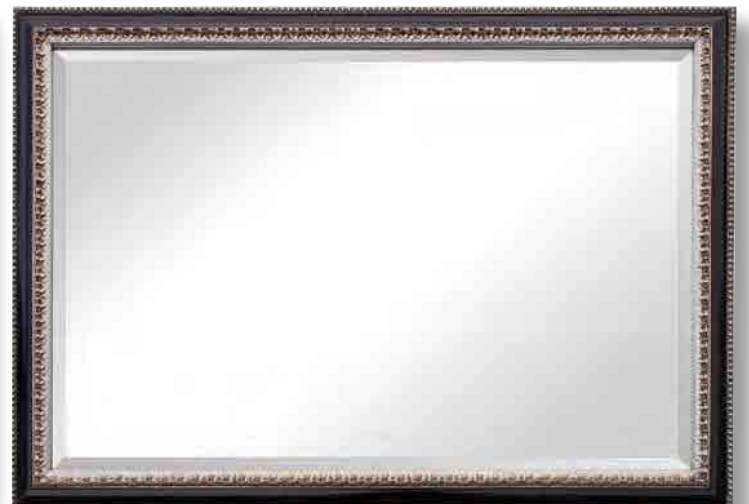

SP6 Salamanca

Warm bronze/gold 78 mm timber frame with bevel mirror. Made in New Zealand.

SIZES: 640 X 540, 940 X 640, 1057 X 752, 1340 X 890 mm or custom size.

CODE: SP6-7x6, SP6-10x7, SP6-11x8, SP6-14x9