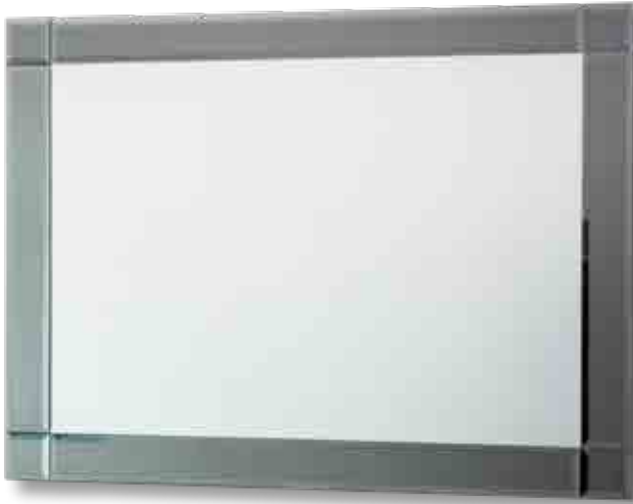

MIRROX® Pablo Grey Tint, Bevelled Edge

Smokey grey tinted bevel mirror highlights with hidden fittings.
LED and mirror demister optional.

SIZES: 600 X 400, 800 X 600 mm or custom size.
CODE: PABLO TINT