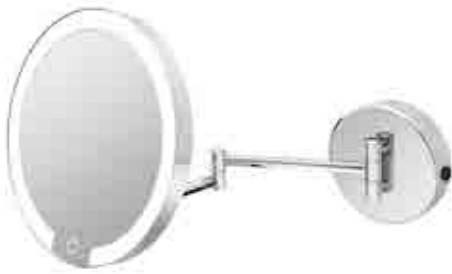

SIZES: 200 mm Ø, Extended 320 mm, Arms 170 & 110 mm

Black Magnify Mirror

CODE: MAGBK2X2

Brushed Gold/Brass Finish Magnify Mirror

CODE: MABRS2X2

2

Chrome LED Magnify Mirror

BATTERY & USB

CODE: MAGLIGHTCRS210

Black LED Magnify Mirror

BATTERY & USB

CODE: MAGLIGHTBK210

Brushed Gold/Brass Finish LED

MAGNIFY MIRROR / BATTERY & USB

CODE: MAGLIGHTBRS210

Optical quality 5 X Magnification Mirror
 Diffused bright white LED lights with touch sensor switch.
 Dimmable. Power saving 10 minute auto-off timer.
 Powered by batteries or USB cable, both of which are included.
 Battery replacement cartridge is on the side of the mount and spring loaded for easy access.
 When USB is in operation inserted batteries will not be used to conserve their life.
 High quality commercial grade steel construction.
 SIZES: 210mm Ø, Extended 355 mm, Arms 175 & 130 mm

Wall mount LED magnify – Battery

STEEL CONSTRUCTION

Single sided 5 X magnification.
 Diffused bright white LED with acrylic trim to amplify and reflect the lighting.
 Button switch with 10 minute auto off power saving functions.
 Battery operated for ease of installation (4 x AA Alkaline included)

SIZES: 195 mm
 CODE: MAGLIGHT195

Portable LED Makeup Mirror

This versatile lighted mirror is perfect for makeup application with desk top & wall mount options.
 Features USB rechargeable lithium battery technology with up to four hours charge.
 Touch sensor button with three light colour options & dimmable function.
 Micro USB cable is included.
 Choice of a black or white frame.