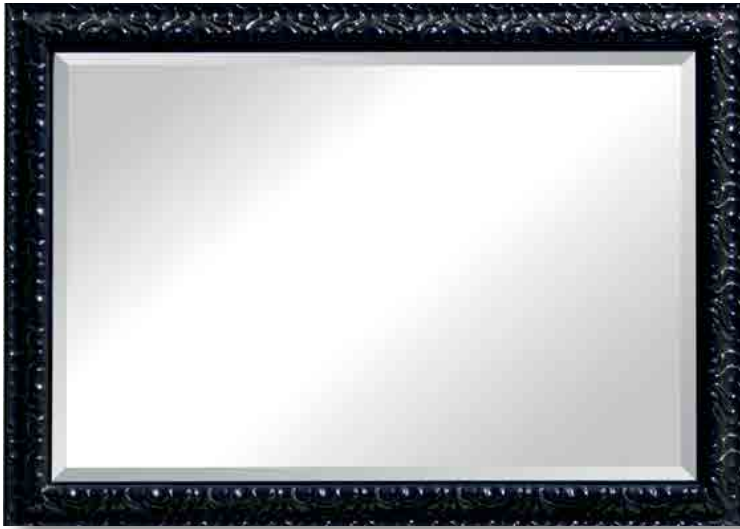

i028 Black Gloss

New Zealand made.
Black gloss ornate timber frame 75 mm.
Bevel mirror.

SIZES: 1045 X 740 mm or custom size.
CODE: i028-11X8

i027 White Gloss

New Zealand made.
White gloss ornate timber frame 75 mm.
Bevel mirror.

SIZES: 1045 X 740 mm or custom size.
CODE: i027-11X8

i020 Messina

New Zealand made mirror.
Modern white wash frame made from recycled materials suitable for bathroom use.

SIZES: 880 X 580, 995 X 690,
1280 X 830 mm or custom size.
CODE: i020-88X58, i020-99X69, i20-128X83

i029 Novara

Bevel mirror made in NZ. Antique white timber frame.

SIZES: 1045 X 740 mm or custom size.
CODE: i029-11X8