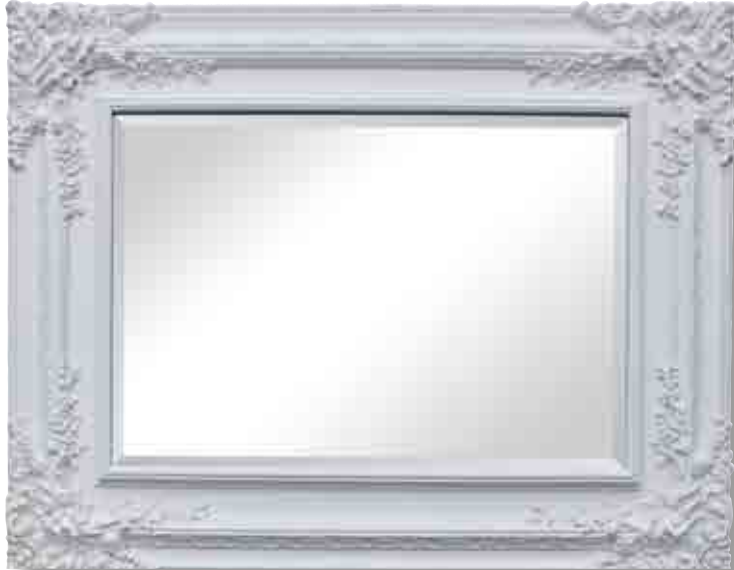

F29 Grenoble

Timeless clean white framed mirror. White wide 150 mm timber frame. Handmade frame with bevel mirror.

SIZES: 1290 X 985 mm
CODE: F28-13X10