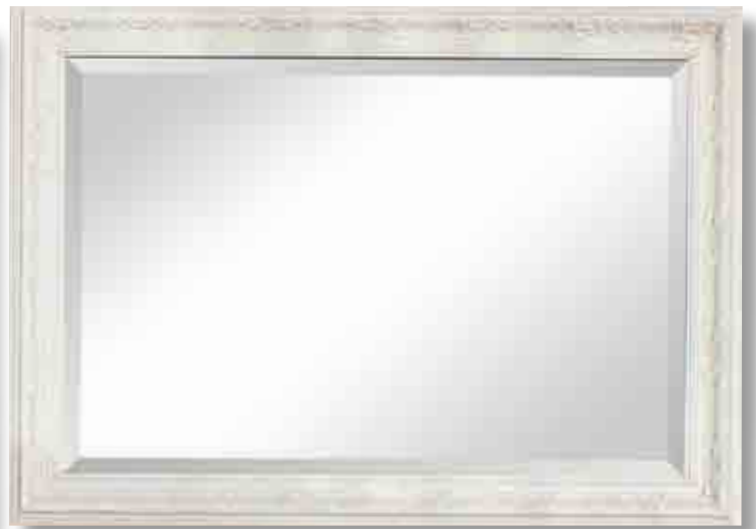

i020 Messina

New Zealand made mirror.
Modern white wash frame made from recycled materials suitable for bathroom use.

SIZES: 880 X 580, 995 X 690,
1280 X 830 mm or custom size.
CODE: i020-88X58, i020-99X69, i20-128X83