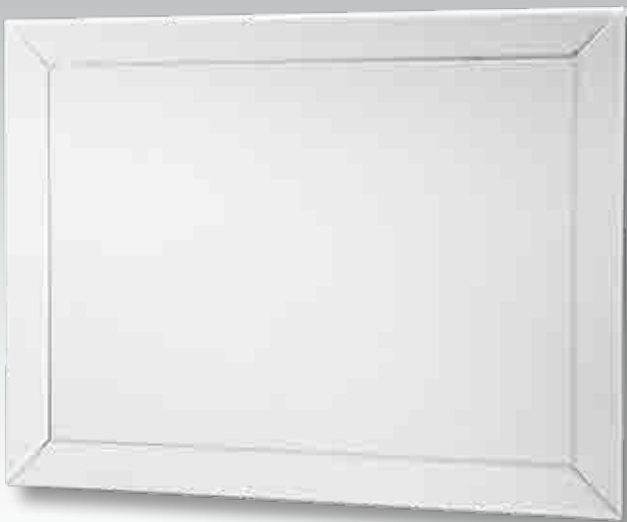

High detailing mirror with bevel edges and hidden fittings.
LED and mirror demister optional.

SIZES: 800 X 600, 900 X 750, 900 X 1200 mm or custom size.
CODE: PABLO

MIRROX® Murillo Bevelled Edge

High detailing mirror with bevel edges and hidden fittings.
LED and mirror demister optional.