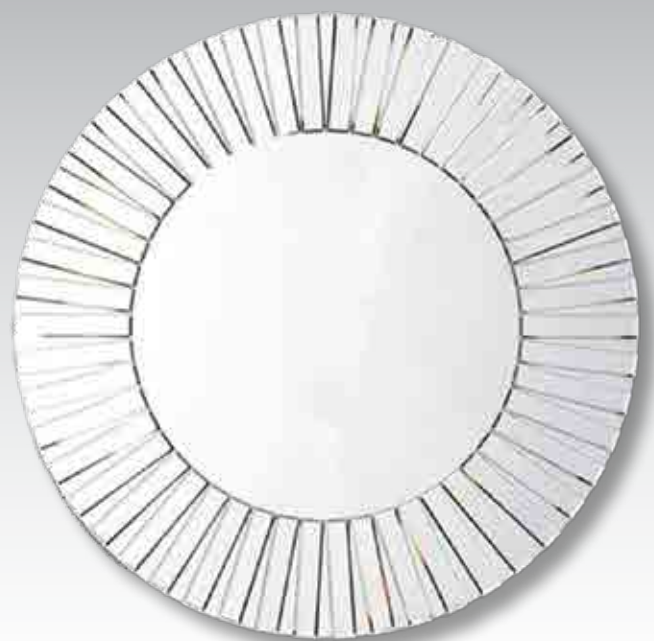

Sunburst

Reshape your living space with this sophisticated bevel edge mirror. Ecological Copper free mirror with black painted mdf backboard.

SIZES: 800 DIA X 17 mm
CODE: SUNBURST800