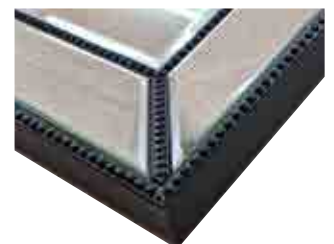

Perline

Crafted black wood frame with intricate beaded highlights.

SIZES: 1200 X 800 X 49 mm
CODE: PERLINE80X120