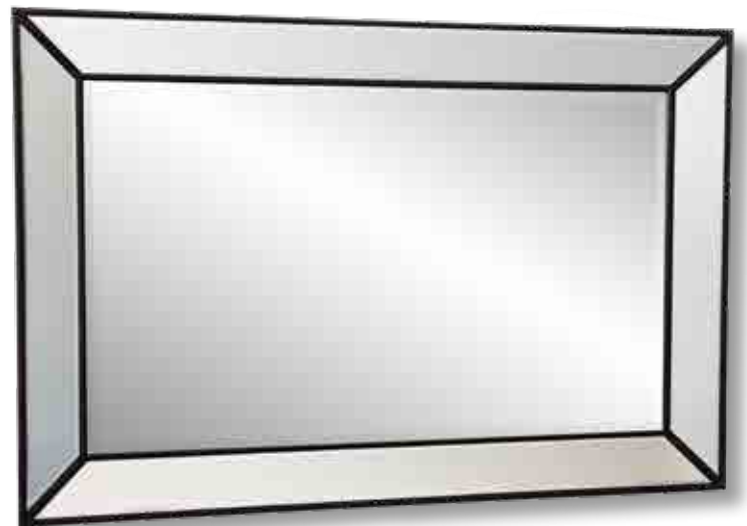

**MODERN
DECOR
MIRRORS
GLASS ON
GLASS**

Ask us about

Apollo

Distinctive inclined framed mirror with bevel edge detailing. Ecological Copper free mirror with a soft silver painted wooden frame

SIZES:
1220 x 815 x 36 mm,
Custom made option with slight
variant black frame.

CODE:
APOLLO80X120

Portico

This French window mirror design has a classic style which adds architectural interest and light to your living spaces. With bevel mirror detailing. Constructed with Mirrox® mirror and a black MDF frame.

SIZES: 1000 DIA X 15 mm.
CODE: PORTICO100

Perline

Crafted black wood frame with intricate beaded highlights.

SIZES: 1200 X 800 X 49 mm
CODE: PERLINE80X120