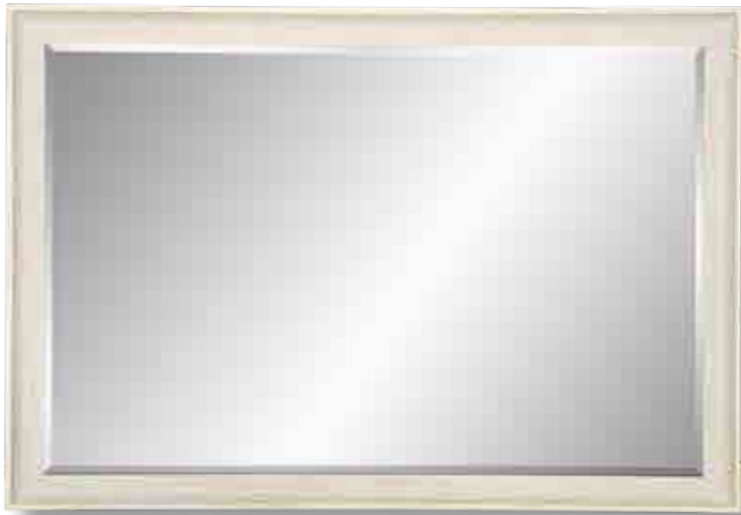

i027 White Gloss

New Zealand made.
White gloss ornate timber frame 75 mm.
Bevel mirror.

SIZES: 1045 X 740 mm or custom size.
CODE: i027-11X8