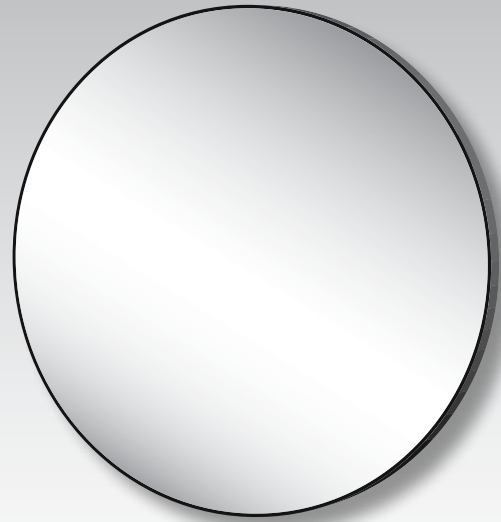

MIRROX® Oscuro Circle Mirror

This modern black durable aluminium frame is built tough for wet to damp bathroom conditions. It looks great in any room of the home.

SIZES: 600, 800 mm DIA
CODE: OSCURO