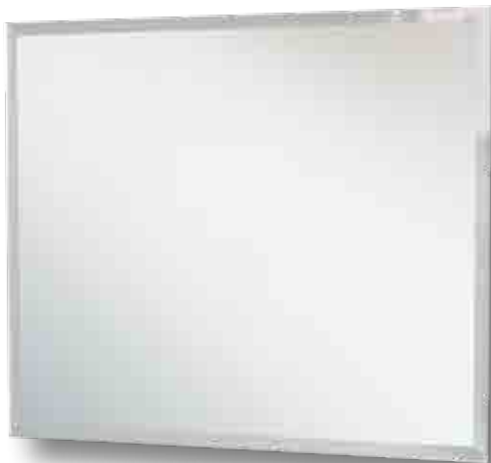

20 mm Bevel Edge with Hidden Fittings

Adaptable bevel edge mirror.
Custom made bevel width available.

MIRROX® 600 x 400, 750 x 600, 900 x 750, 900 x 900, 900 x 1200, 900 x 1000, 1000 x 1200 mm or custom size.

CODE: BEVHID